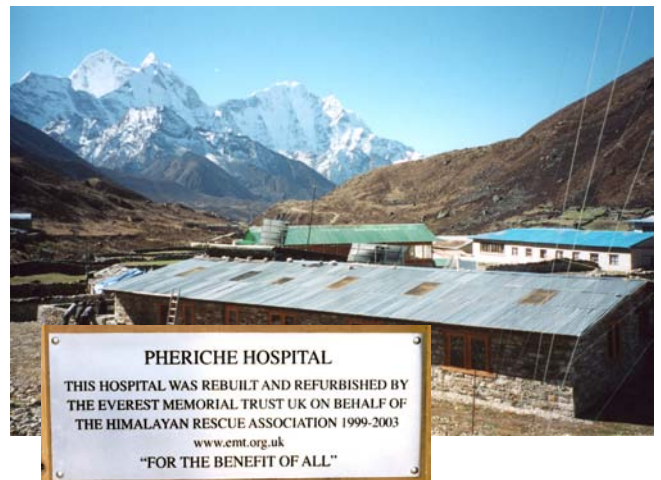

austin luce
signs for professionals

Austin Luce & Company Limited
Elm Trees House • Effingham Road
Cophorne • West Sussex RH10 3HX