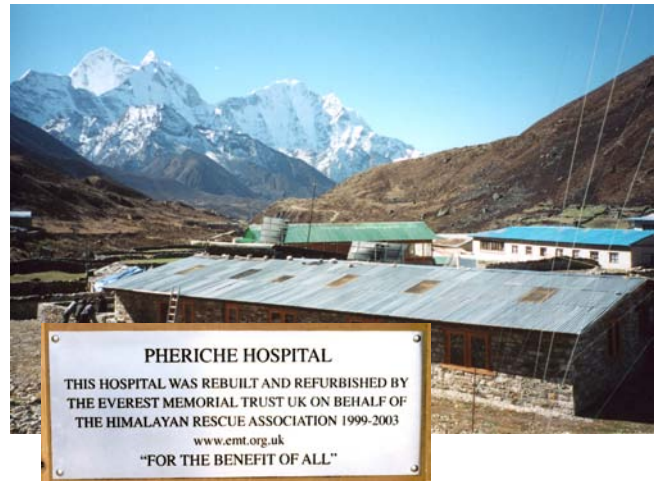

austin luce
signs for professionals

Austin Luce & Company Limited
Elm Trees House • Effingham Road
Cophorne • West Sussex RH10 3HX